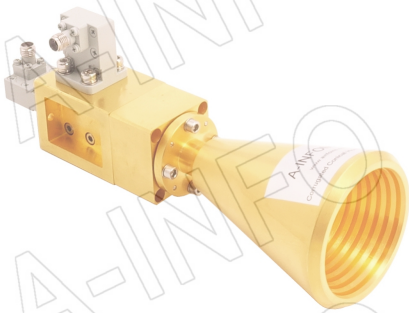

## Technical Specification

Frequency Range(GHz)	26.0 – 35.0	
Waveguide	WR28	
Gain(dBi)	20 Typ.	
Polarization	Dual Linear	
3dB Beamwidth(deg)	E Plane:	18 Typ.
	H Plane:	18 Typ.
Cross Pol. Isolation(dB)	40 Typ.	
Port to Port Isolation(dB)	40 Typ. ; 30 Min.	
VSWR	A Type:	1.60:1 Typ.
	C Type:	1.60:1 Typ.
Output	A Type:	FBP320(UBR320) (modified with 4xM3 D3)
	C Type:	2.92mm-Female or 2.4mm-Female
Material	Cu	
Finish	Gold Plated, Gray Paint	
Size(mm)	A Type:	49.1 x 49.1 x 132.6
	C Type:	49.1 x 62.9 x 156.6
Net Weight(Kg)	A Type:	0.47 Around
	C Type:	0.54 Around

**2.92mm-Female Output (P/N: LB-CH-28-20-T26-C-KF)**

For 2.4mm-Female output outline drawing, please contact A-INFO.