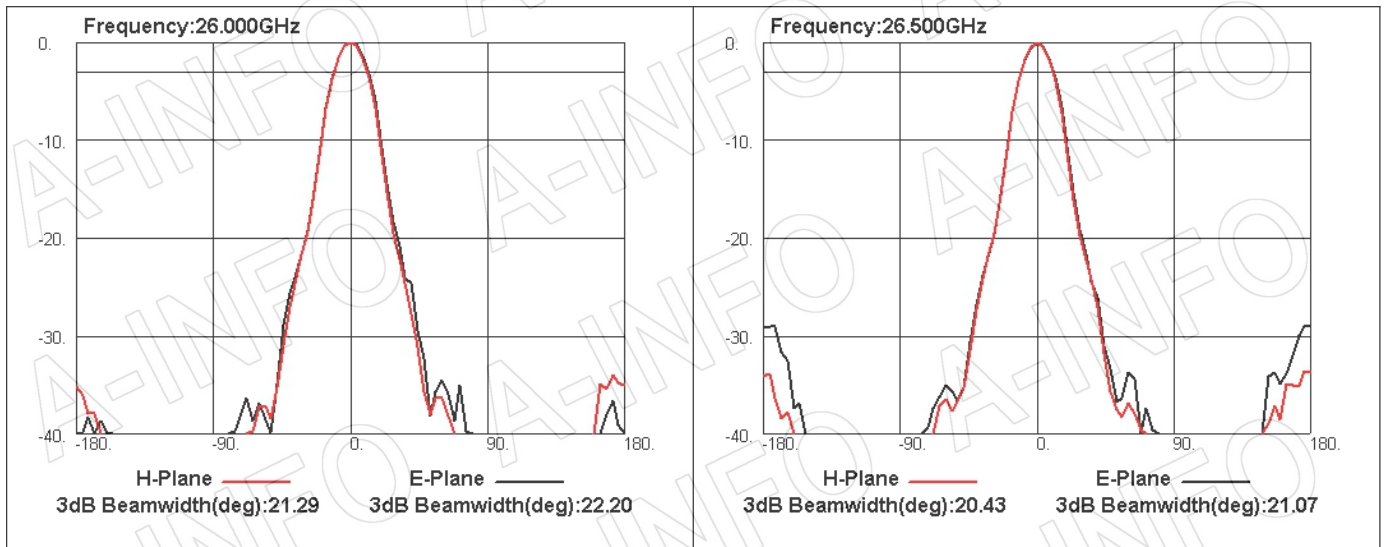

5. Pattern

AINFO Inc.

China(Beijing): Tel: (+86) 10-6266-7326,
China(Chengdu): Tel: (+86) 28-8519-2786,
USA: Tel: (+1) 949-639-9688,

Page 8 of 11

(+86) 10-6266-7327 Fax: (+86) 10-6266-7379
(+86) 28-8519-3044 Fax: (+86) 28-8519-3068
(+1) 949-639-9608 Fax: (+1) 949-639-9670

Website: www.ainfoinc.com
Email: sales@ainfoinc.com