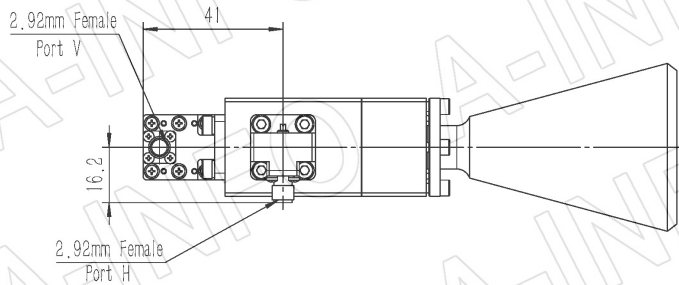

## Technical Specification

Frequency Range(GHz)	26.0 – 35.0	
Waveguide	WR28	
Gain(dBi)	20 Typ.	
Polarization	Dual Linear	
3dB Beamwidth(deg)	E Plane:	18 Typ.
	H Plane:	18 Typ.
Cross Pol. Isolation(dB)	40 Typ.	
Port to Port Isolation(dB)	40 Typ. ; 30 Min.	
VSWR	A Type:	1.60:1 Typ.
	C Type:	1.60:1 Typ.
Output	A Type:	FBP320(UBR320) (modified with 4xM3 D3)
	C Type:	2.92mm-Female or 2.4mm-Female
Material	Cu	
Finish	Gold Plated, Gray Paint	
Size(mm)	A Type:	49.1 x 49.1 x 132.6
	C Type:	49.1 x 62.9 x 156.6
Net Weight(Kg)	A Type:	0.47 Around
	C Type:	0.54 Around

## Outline Drawing (Size: mm)

FBP320 Output (P/N: LB-CH-28-20-T26-A)

**AINFO Inc.**

China(Beijing): Tel: (+86) 10-6266-7326,  
China(Chengdu): Tel: (+86) 28-8519-2786,  
USA: Tel: (+1) 949-639-9688,

Page 1 of 11

**2.92mm-Female Output (P/N: LB-CH-28-20-T26-C-KF)**

For 2.4mm-Female output outline drawing, please contact A-INFO.