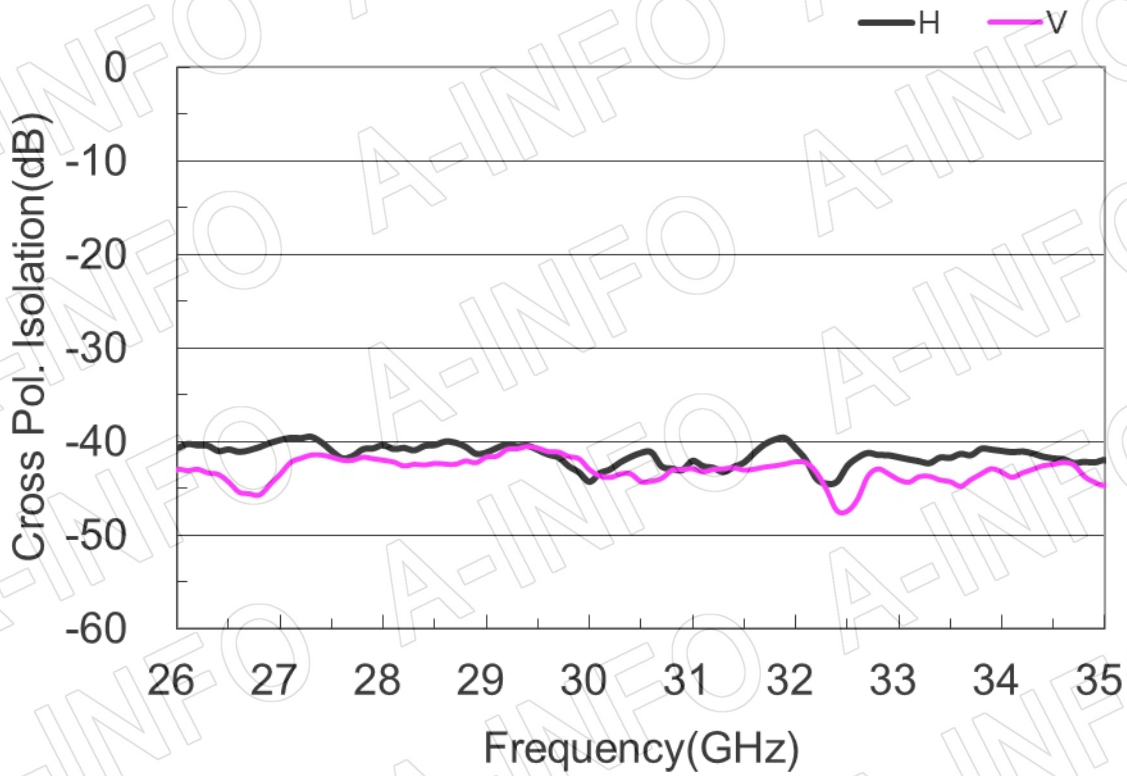

2. Cross Polarization Isolation