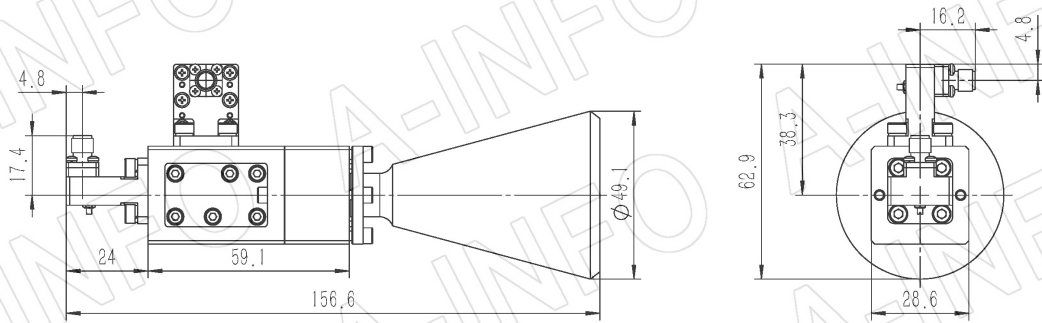

## Technical Specification

Frequency Range(GHz)	26.0 – 35.0	
Waveguide	WR28	
Gain(dBi)	20 Typ.	
Polarization	Dual Linear	
3dB Beamwidth(deg)	E Plane:	18 Typ.
	H Plane:	18 Typ.
Cross Pol. Isolation(dB)	40 Typ.	
Port to Port Isolation(dB)	40 Typ. ; 30 Min.	
VSWR	A Type:	1.60:1 Typ.
	C Type:	1.60:1 Typ.
Output	A Type:	FBP320(UBR320) (modified with 4xM3 D3)
	C Type:	2.92mm-Female or 2.4mm-Female
Material	Cu	
Finish	Gold Plated, Gray Paint	
Size(mm)	A Type:	49.1 x 49.1 x 132.6
	C Type:	49.1 x 62.9 x 156.6
Net Weight(Kg)	A Type:	0.47 Around
	C Type:	0.54 Around

## Outline Drawing (Size: mm)

FBP320 Output (P/N: LB-CH-28-20-T26-A)

**AINFO Inc.**

China(Beijing): Tel: (+86) 10-6266-7326,  
China(Chengdu): Tel: (+86) 28-8519-2786,  
USA: Tel: (+1) 949-639-9688,

Page 1 of 11

**2.92mm-Female Output (P/N: LB-CH-28-20-T26-C-KF)**

For 2.4mm-Female output outline drawing, please contact A-INFO.