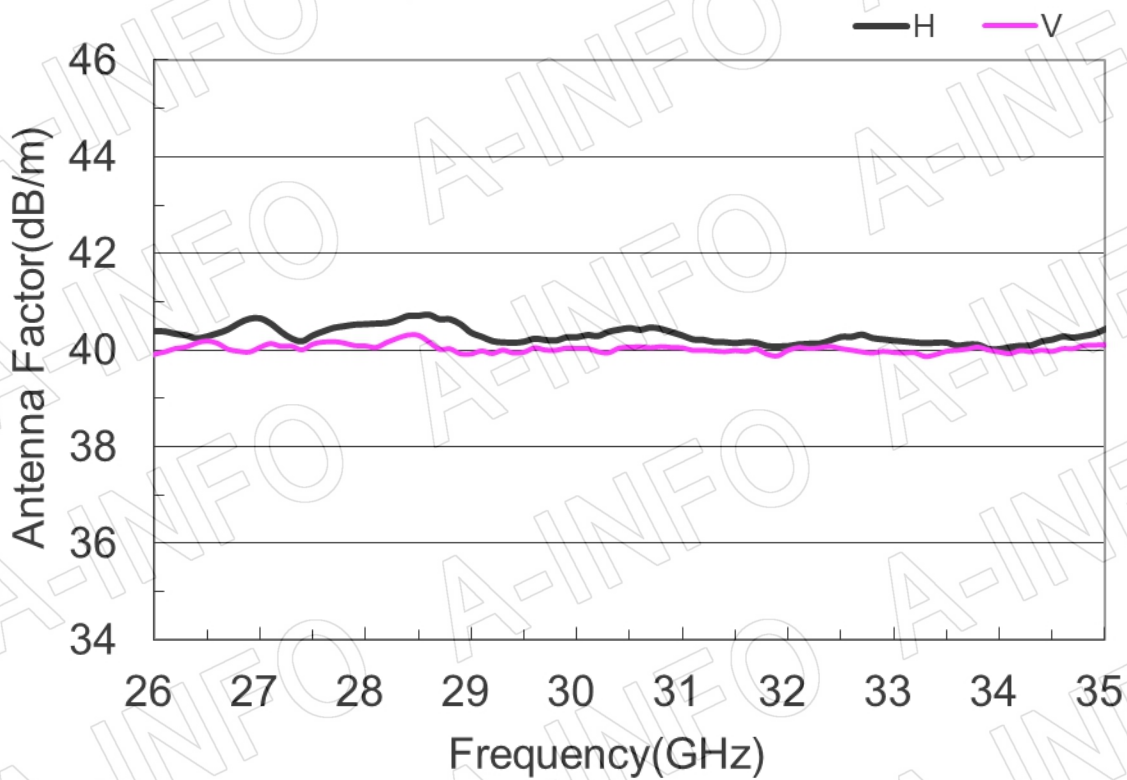

Test Results

1. Gain & Antenna Factor