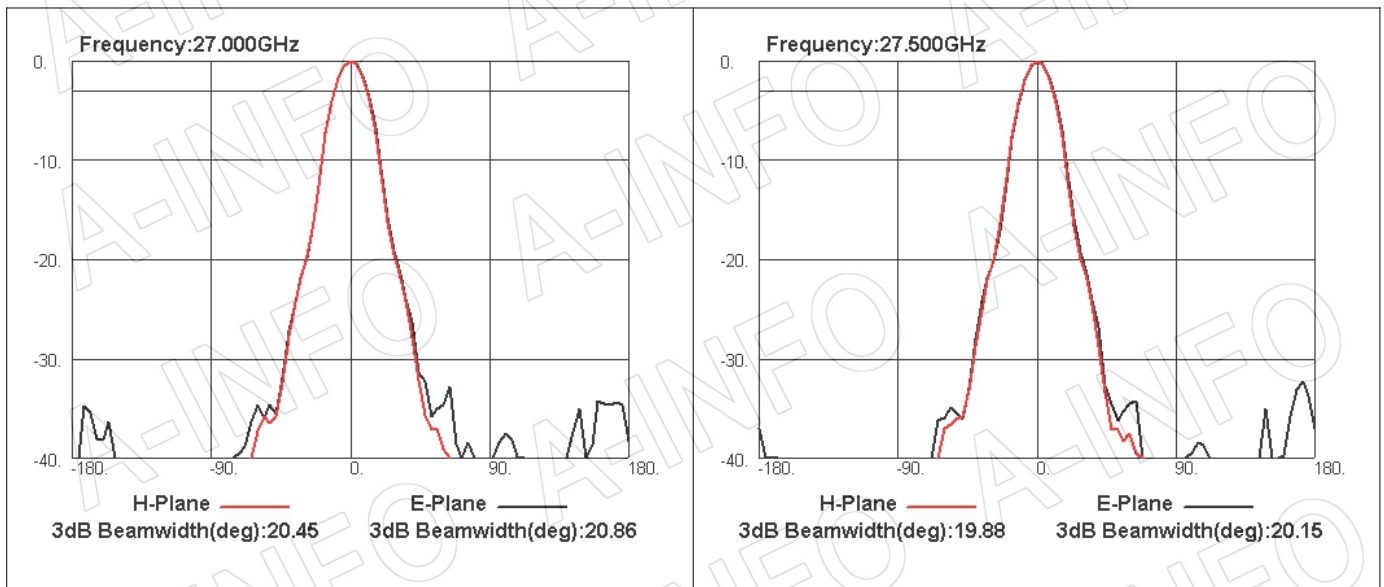

5. Pattern

AINFO Inc.

China(Beijing): Tel: (+86) 10-6266-7326,
China(Chengdu): Tel: (+86) 28-8519-2786,
USA: Tel: (+1) 949-639-9688,

Page 8 of 11

(+86) 10-6266-7327 Fax: (+86) 10-6266-7379
(+86) 28-8519-3044 Fax: (+86) 28-8519-3068
(+1) 949-639-9608 Fax: (+1) 949-639-9670

Website: www.ainfoinc.com
Email: sales@ainfoinc.com