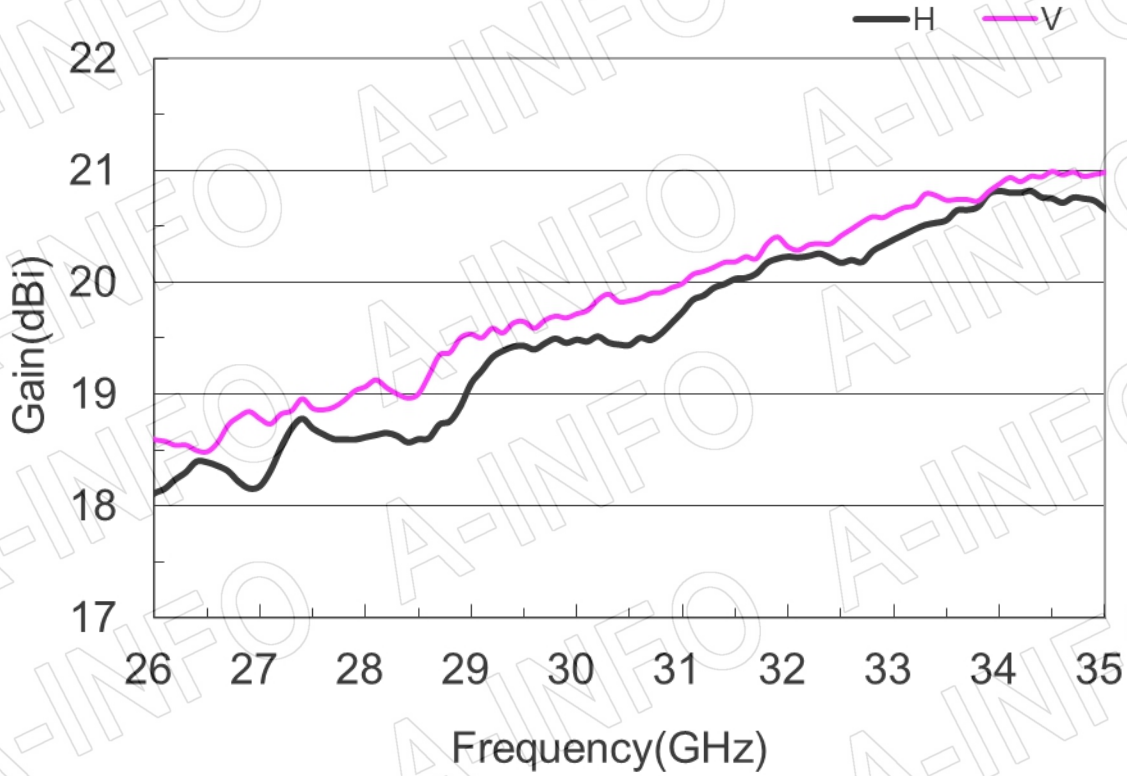

Test Results

1. Gain & Antenna Factor