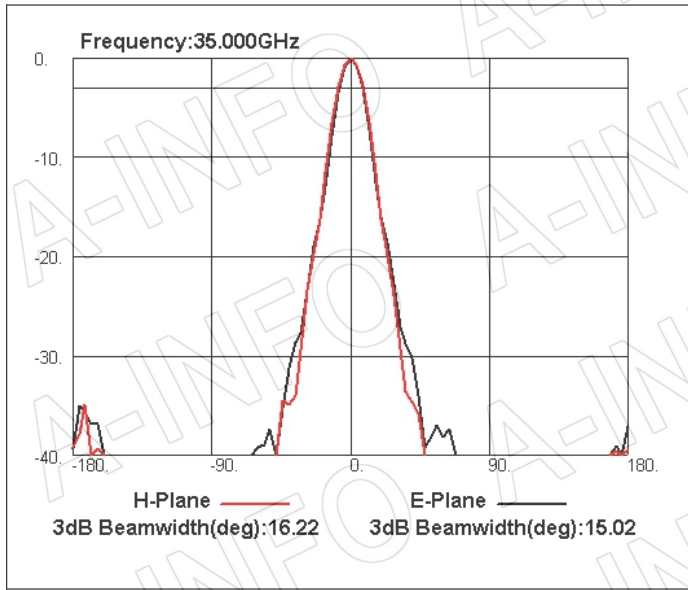

AINFO Inc.

China(Beijing): Tel: (+86) 10-6266-7326,
China(Chengdu): Tel: (+86) 28-8519-2786,
USA: Tel: (+1) 949-639-9688,

Page 11 of 11

(+86) 10-6266-7327 Fax: (+86) 10-6266-7379
(+86) 28-8519-3044 Fax: (+86) 28-8519-3068
(+1) 949-639-9608 Fax: (+1) 949-639-9670

Website: www.ainfoinc.com
Email: sales@ainfoinc.com