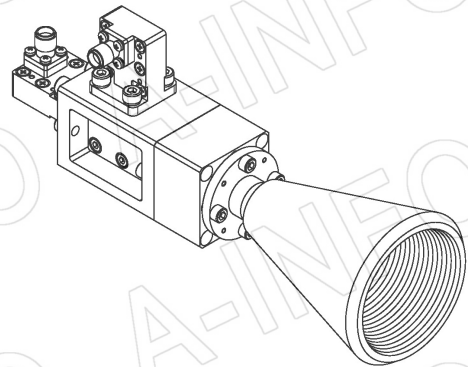

**2.92mm-Female Output (P/N: LB-CH-28-20-T26-C-KF)**

For 2.4mm-Female output outline drawing, please contact A-INFO.