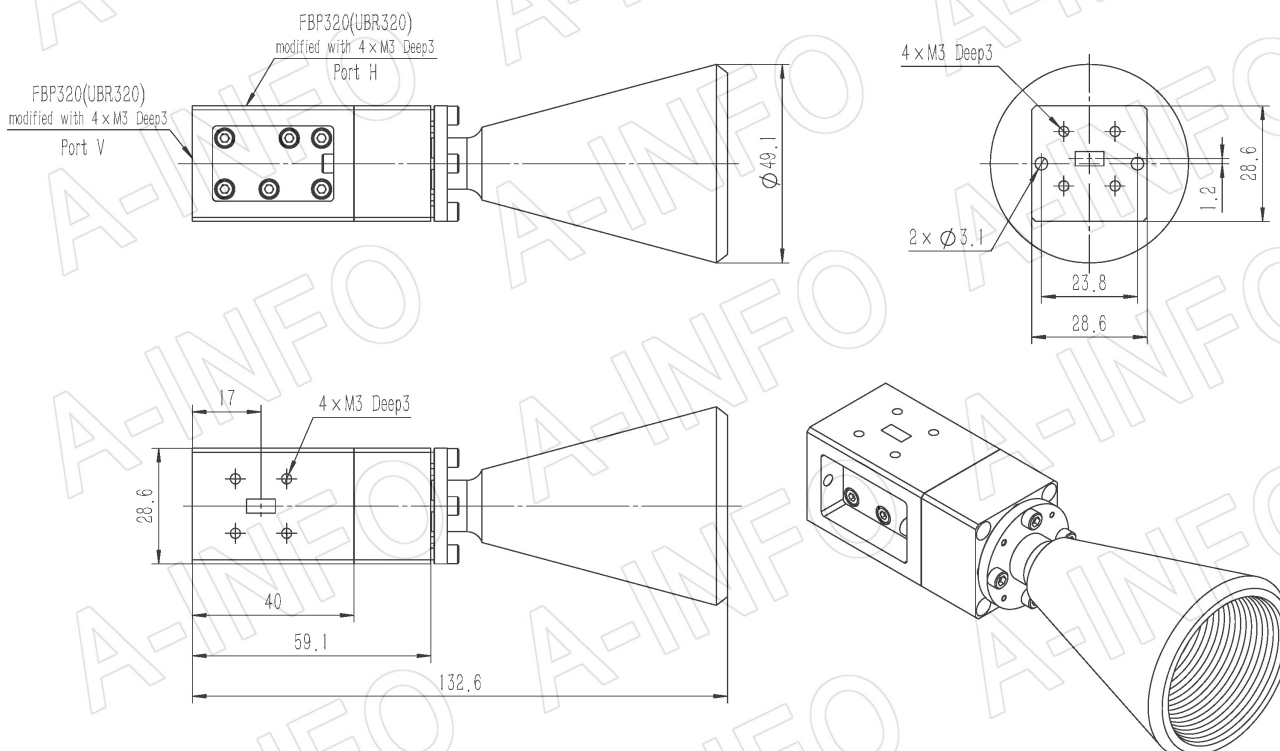

Outline Drawing (Size: mm)

FBP320 Output (P/N: LB-CH-28-20-T26-A)

AINFO Inc.

China(Beijing): Tel: (+86) 10-6266-7326,
China(Chengdu): Tel: (+86) 28-8519-2786,
USA: Tel: (+1) 949-639-9688,

Page 1 of 11

(+86) 10-6266-7327 Fax: (+86) 10-6266-7379
(+86) 28-8519-3044 Fax: (+86) 28-8519-3068
(+1) 949-639-9608 Fax: (+1) 949-639-9670

Website: www.ainfoinc.com
Email: sales@ainfoinc.com