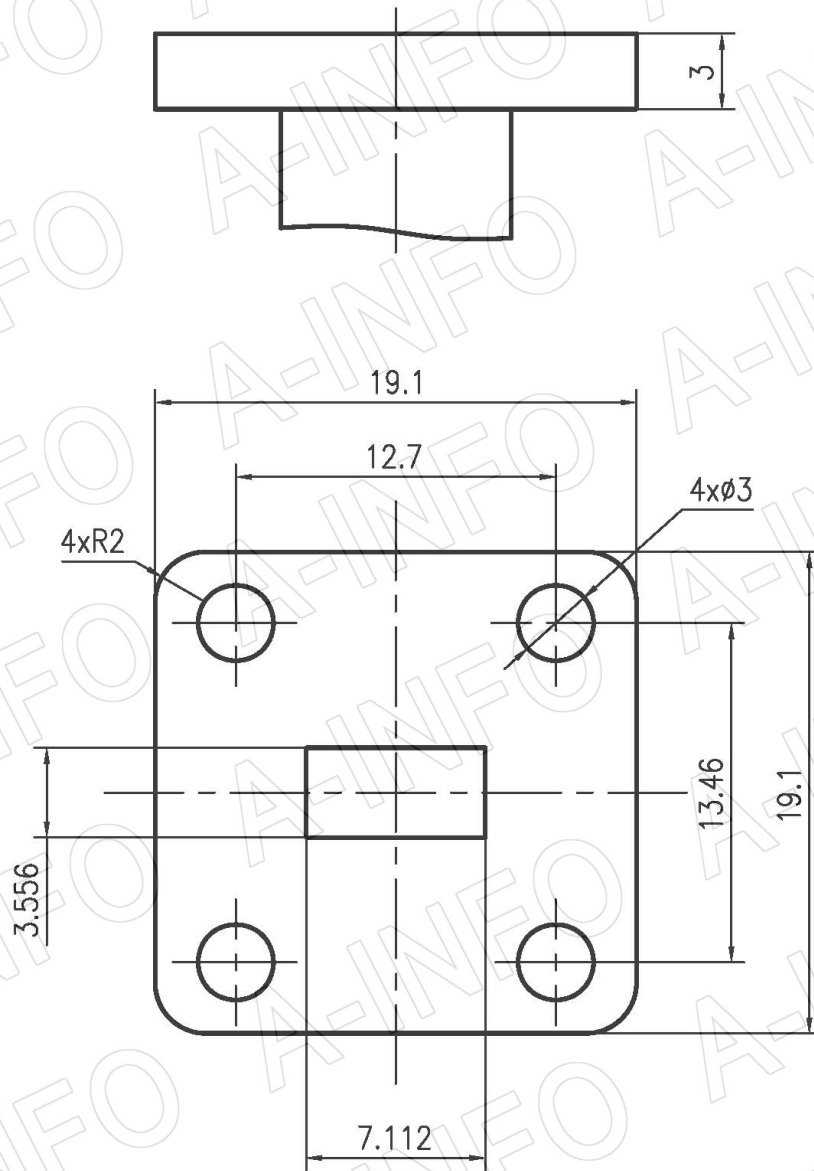

## Technical Specification

Frequency Range(GHz)	26.0 – 35.0	
Waveguide	WR28	
Gain(dBi)	20 Typ.	
Polarization	Dual Linear	
3dB Beamwidth(deg)	E Plane:	18 Typ.
	H Plane:	18 Typ.
Cross Pol. Isolation(dB)	40 Typ.	
Port to Port Isolation(dB)	40 Typ. ; 30 Min.	
VSWR	A Type:	1.60:1 Typ.
	C Type:	1.60:1 Typ.
Output	A Type:	FBP320(UBR320) (modified with 4xM3 D3)
	C Type:	2.92mm-Female or 2.4mm-Female
Material	Cu	
Finish	Gold Plated, Gray Paint	
Size(mm)	A Type:	49.1 x 49.1 x 132.6
	C Type:	49.1 x 62.9 x 156.6
Net Weight(Kg)	A Type:	0.47 Around
	C Type:	0.54 Around

## Outline Drawing (Size: mm)

FBP320 Output (P/N: LB-CH-28-20-T26-A)

**AINFO Inc.**

China(Beijing): Tel: (+86) 10-6266-7326,  
China(Chengdu): Tel: (+86) 28-8519-2786,  
USA: Tel: (+1) 949-639-9688,

Page 1 of 11

**2.92mm-Female Output (P/N: LB-CH-28-20-T26-C-KF)**

For 2.4mm-Female output outline drawing, please contact A-INFO.

## Flange Drawing (Size: mm)