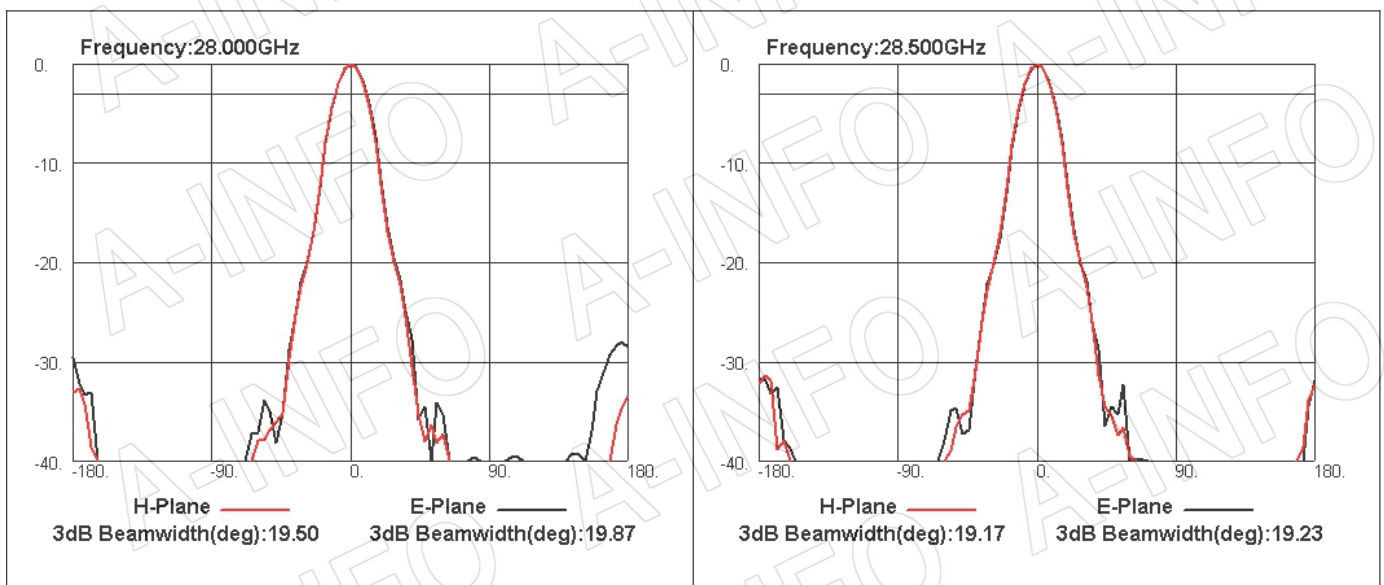

5. Pattern

AINFO Inc.

China(Beijing): Tel: (+86) 10-6266-7326,
China(Chengdu): Tel: (+86) 28-8519-2786,
USA: Tel: (+1) 949-639-9688,

Page 8 of 11

(+86) 10-6266-7327 Fax: (+86) 10-6266-7379
(+86) 28-8519-3044 Fax: (+86) 28-8519-3068
(+1) 949-639-9608 Fax: (+1) 949-639-9670

Website: www.ainfoinc.com
Email: sales@ainfoinc.com